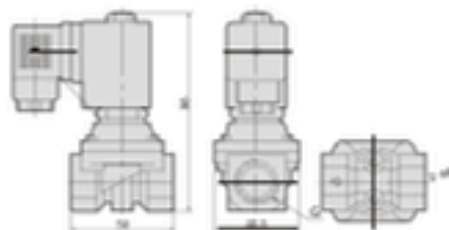

Ø10mm 1/4" 3/8" 1/2"